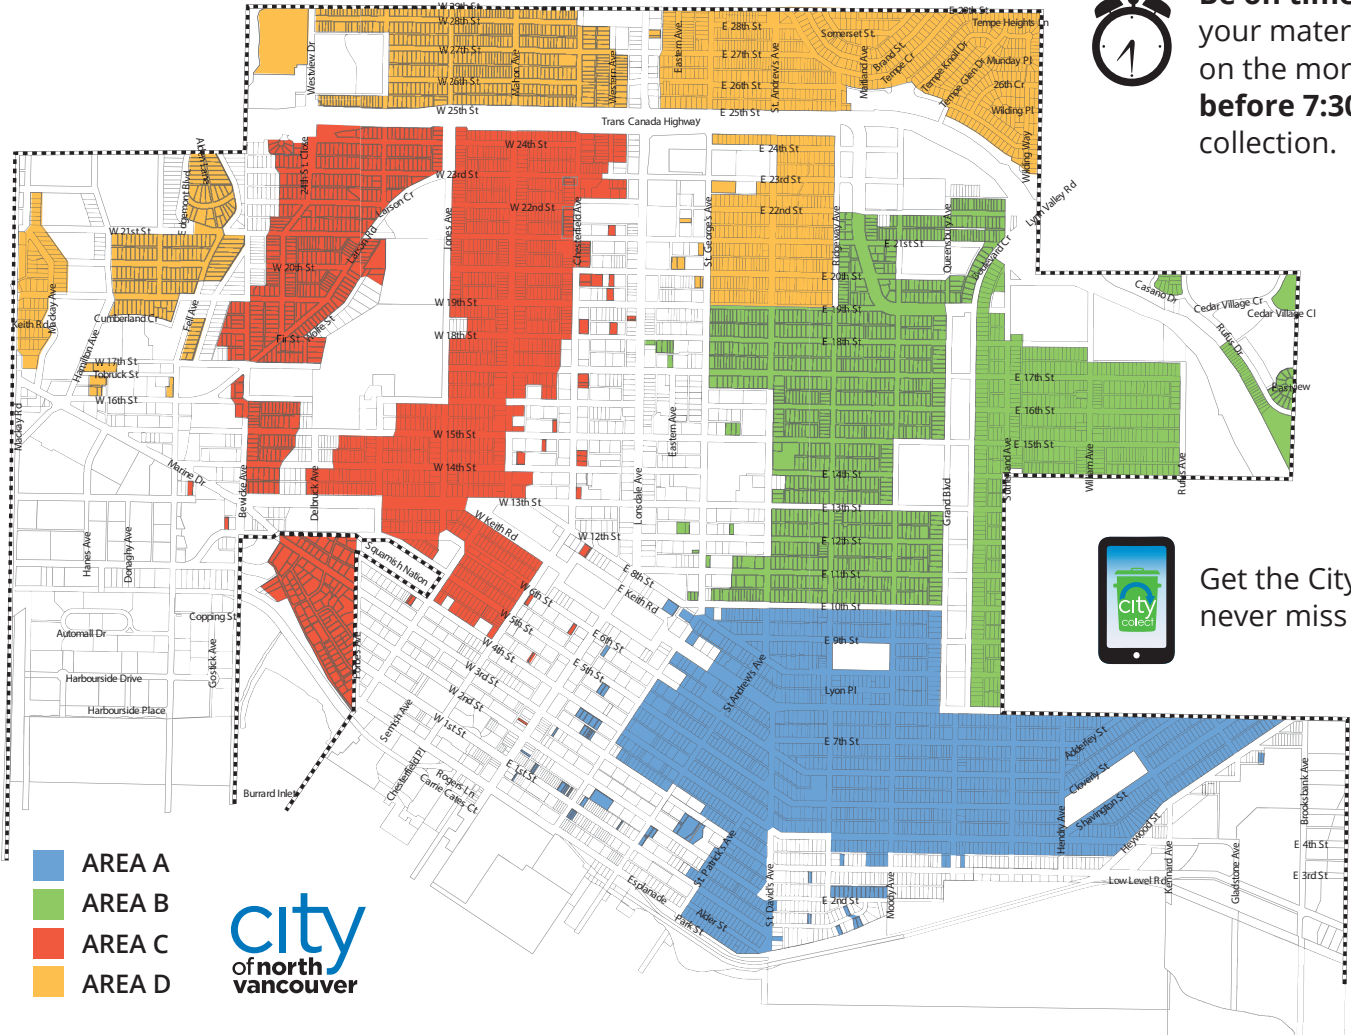

# Collection map

**Be on time:** Always place your materials at the curb on the morning of collection, **before 7:30am**, to ensure collection.

Get the CityCollect app and never miss a collection day.