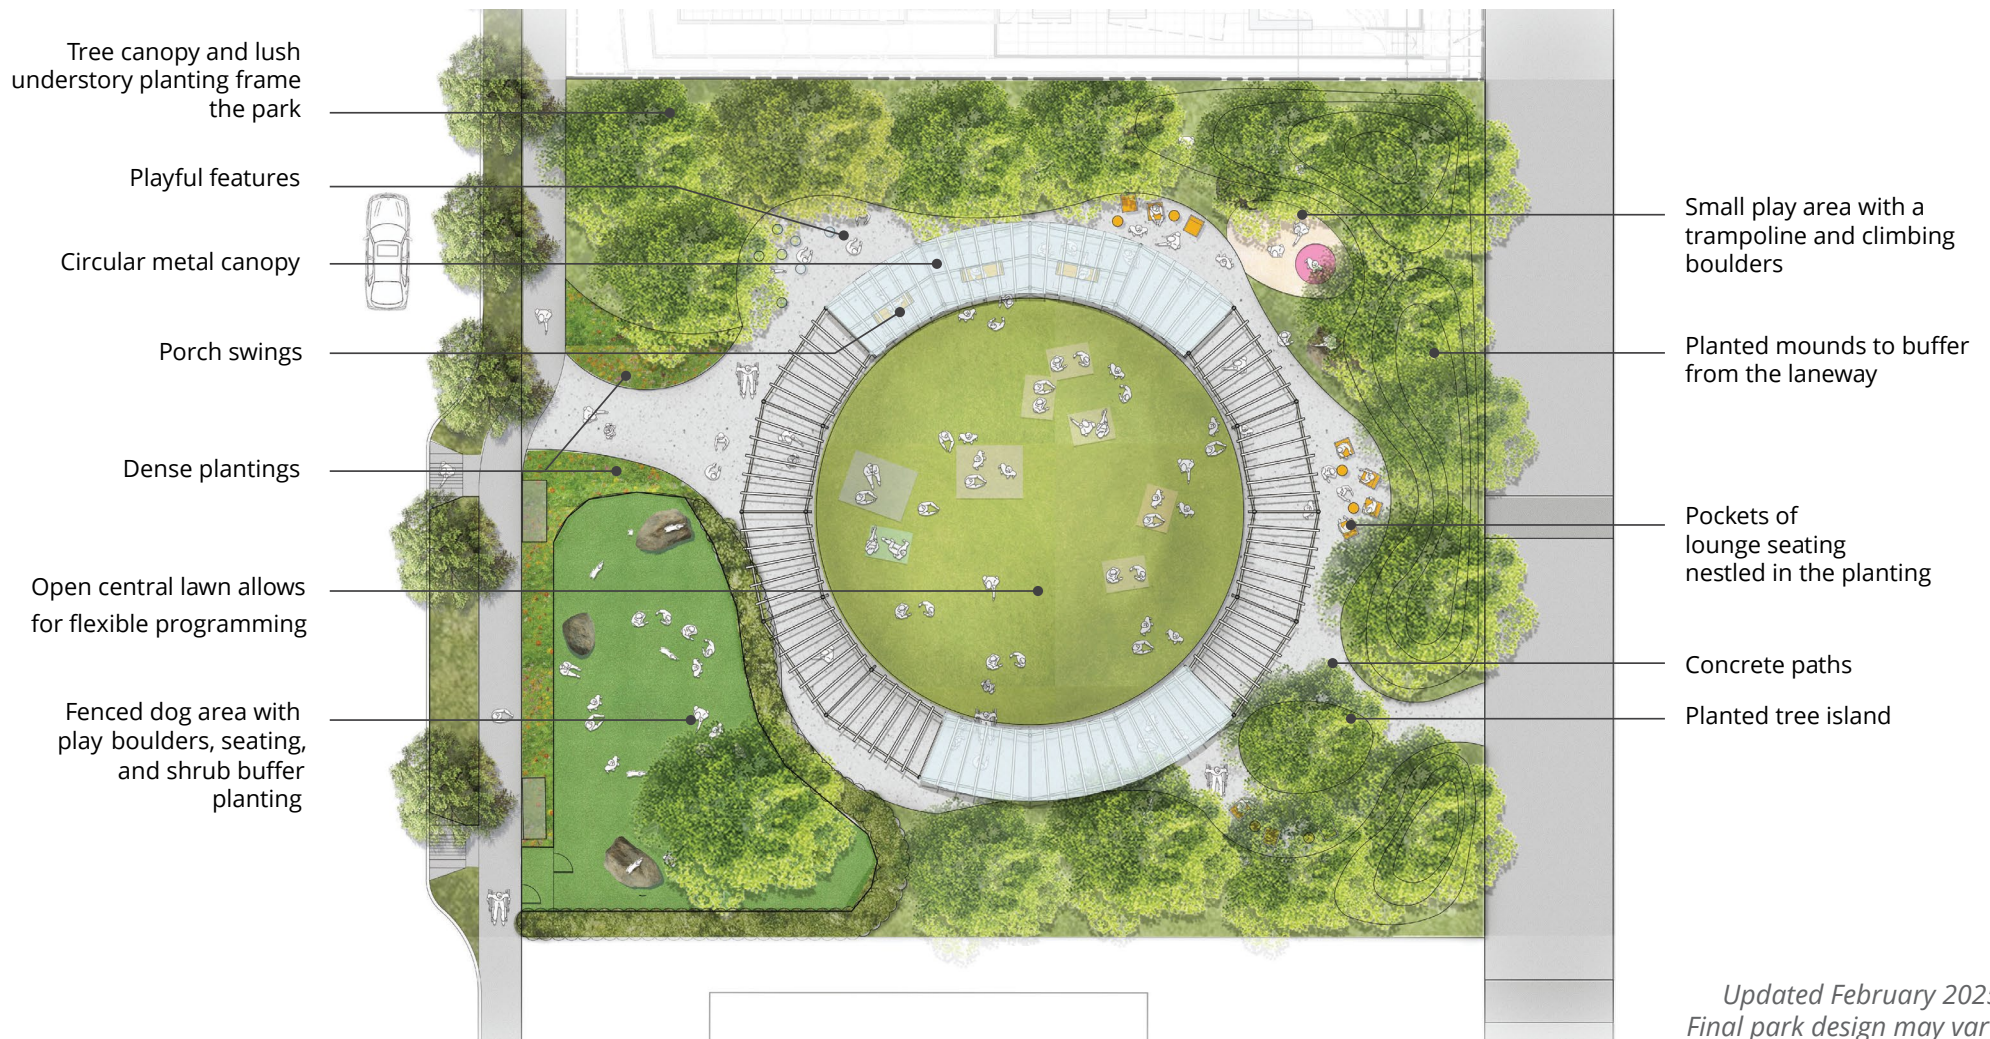

1600 EASTERN PARK

Final Design Concept

For more information contact:
Engineering, Parks and Environment
eng@cnv.org | 604 987 7333
cnv.org/1600EasternPark