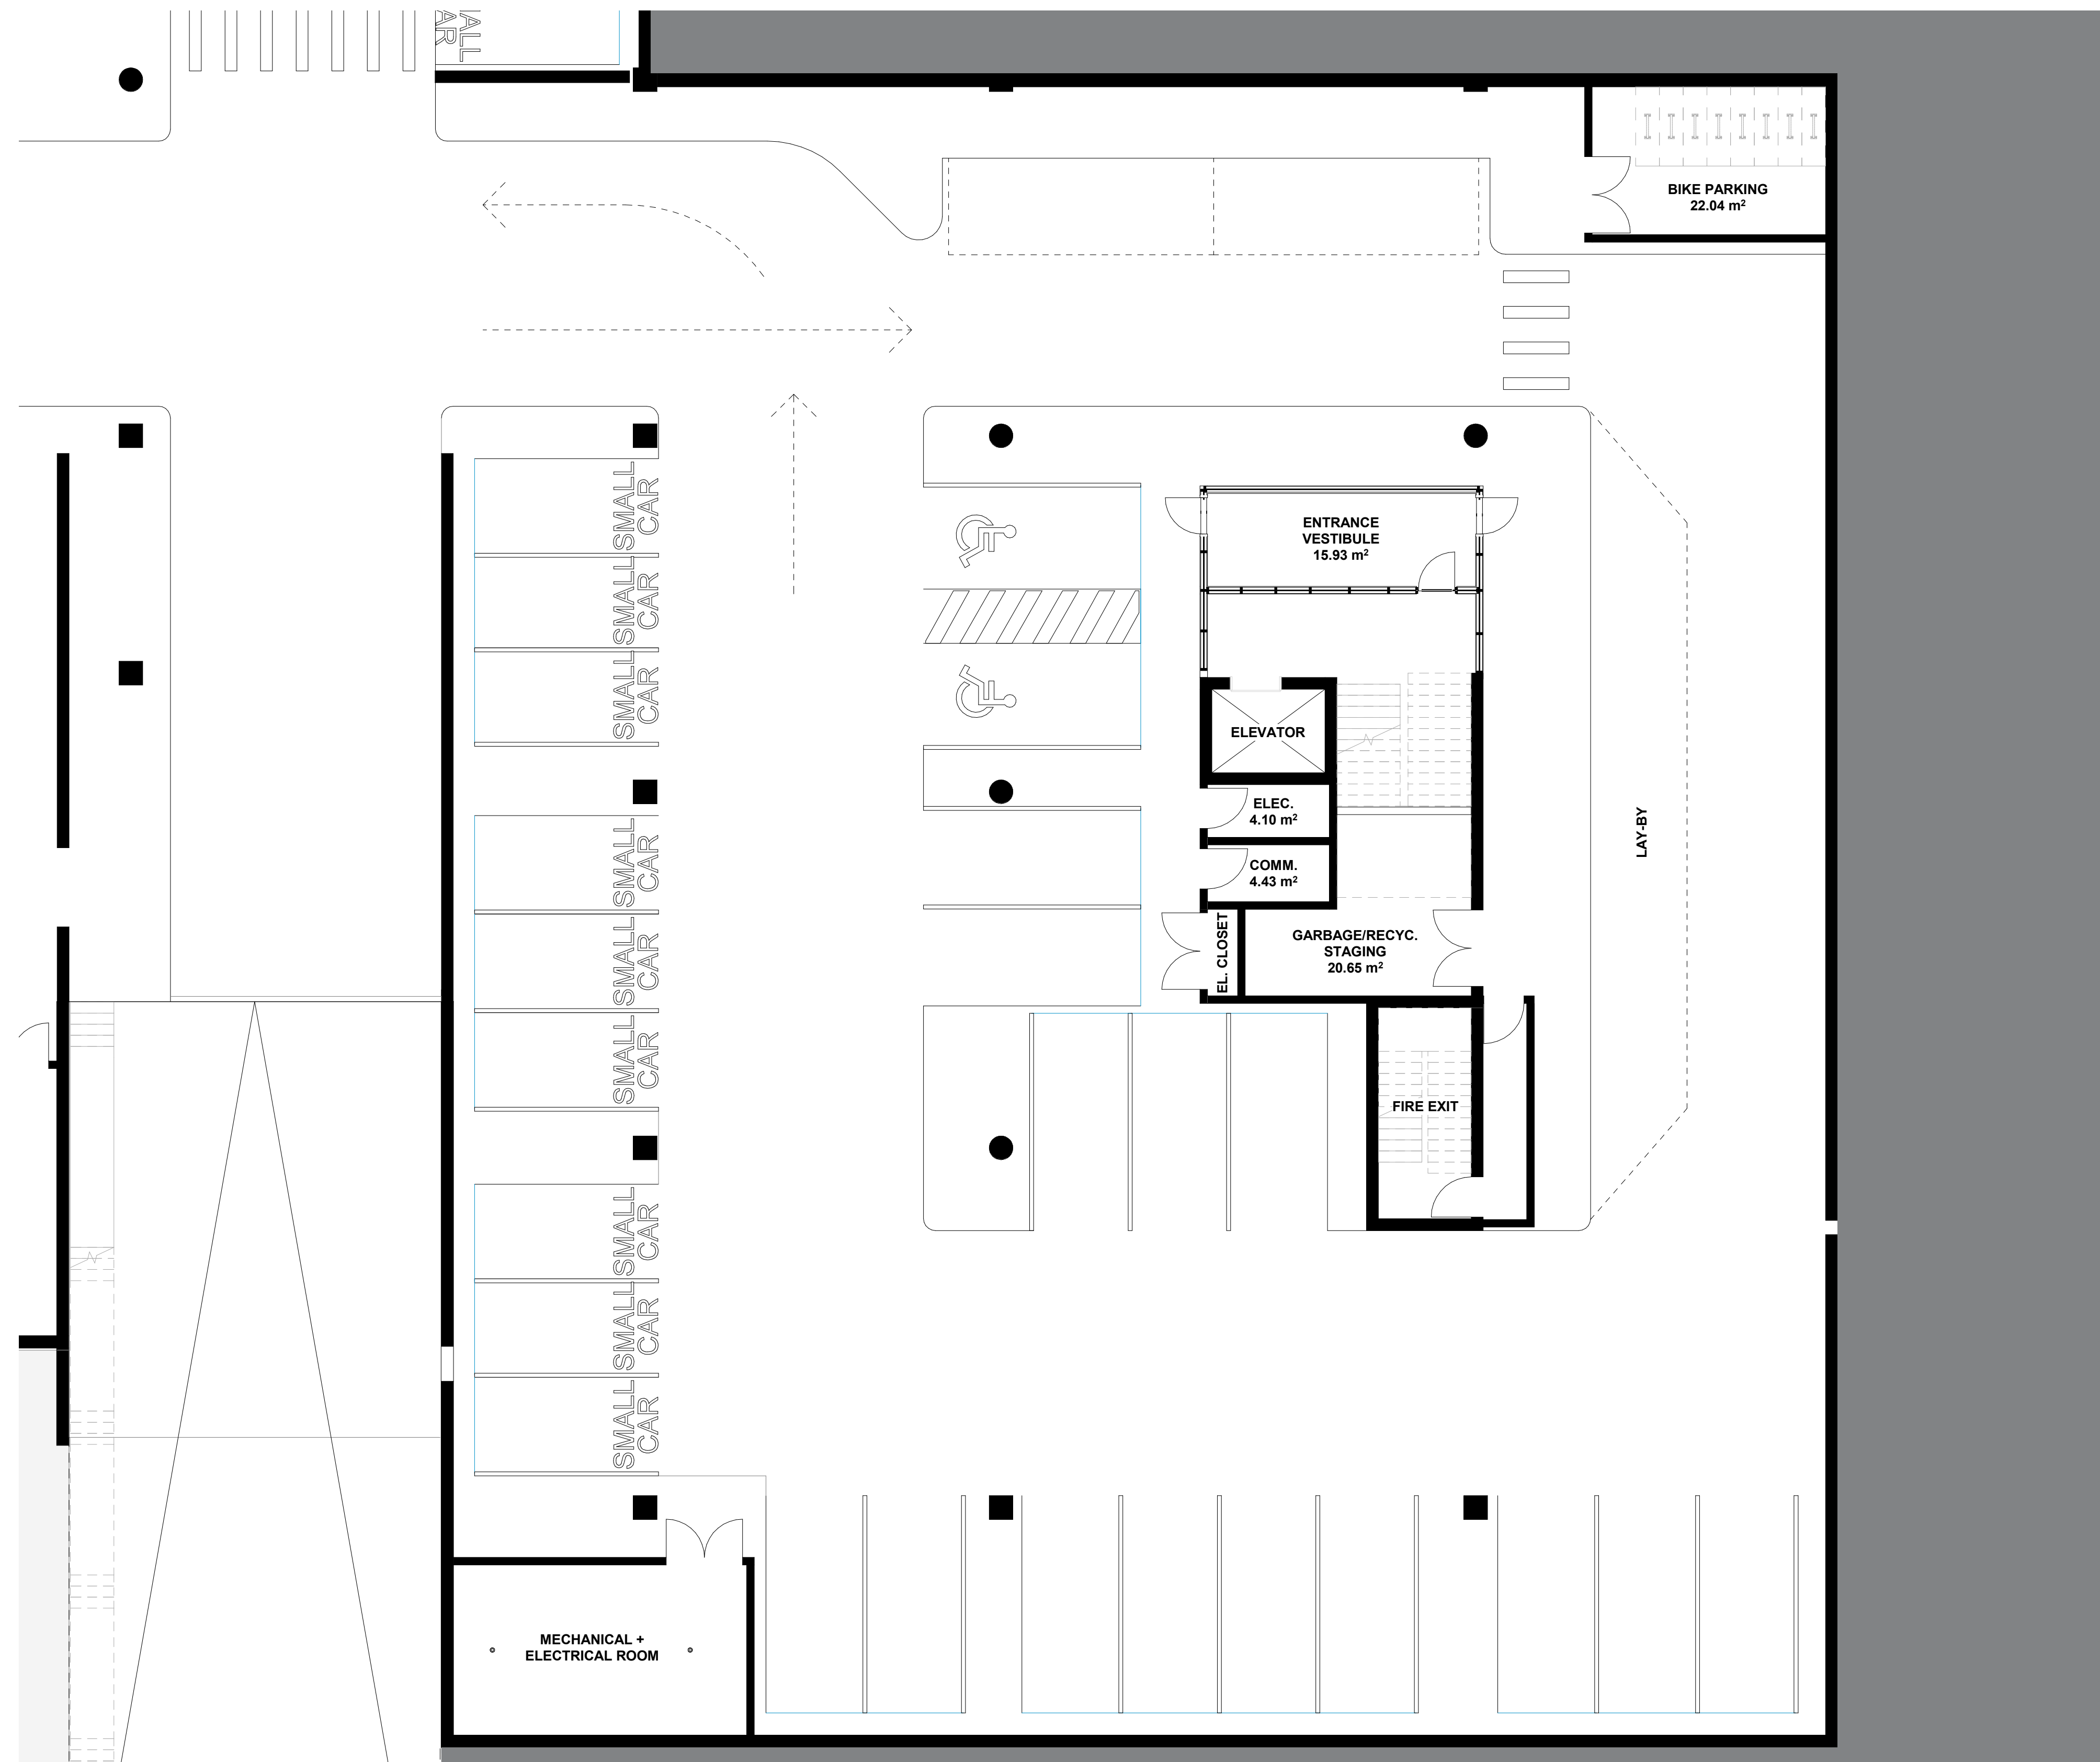

# Site Plan

**Legend**

- 1. Green Necklace
- 2. Outdoor Gathering Space
- 3. Atrium
- 4. Courtyard
- 5. Outdoor Fitness
- 6. Skatepark
- 7. Active Recreation Zone
- 8. Nature Play
- 9. Social Porch
- 10. Recreation/Culture Connector
- 11. Rain gardens
  
- Building Entrances
- Parkade Vehicle Entrance

# Level -1 Plan

HJCRC PARKADE:  
Approx. 270 parking stalls total

SILVER HARBOUR DEDICATED  
PARKING STALLS:  
18 Parking Stalls

# Level 1 Plan

# Level 2 Plan

SILVER HARBOUR  
SENIORS ACTIVITY CENTRE

Exterior Plaza