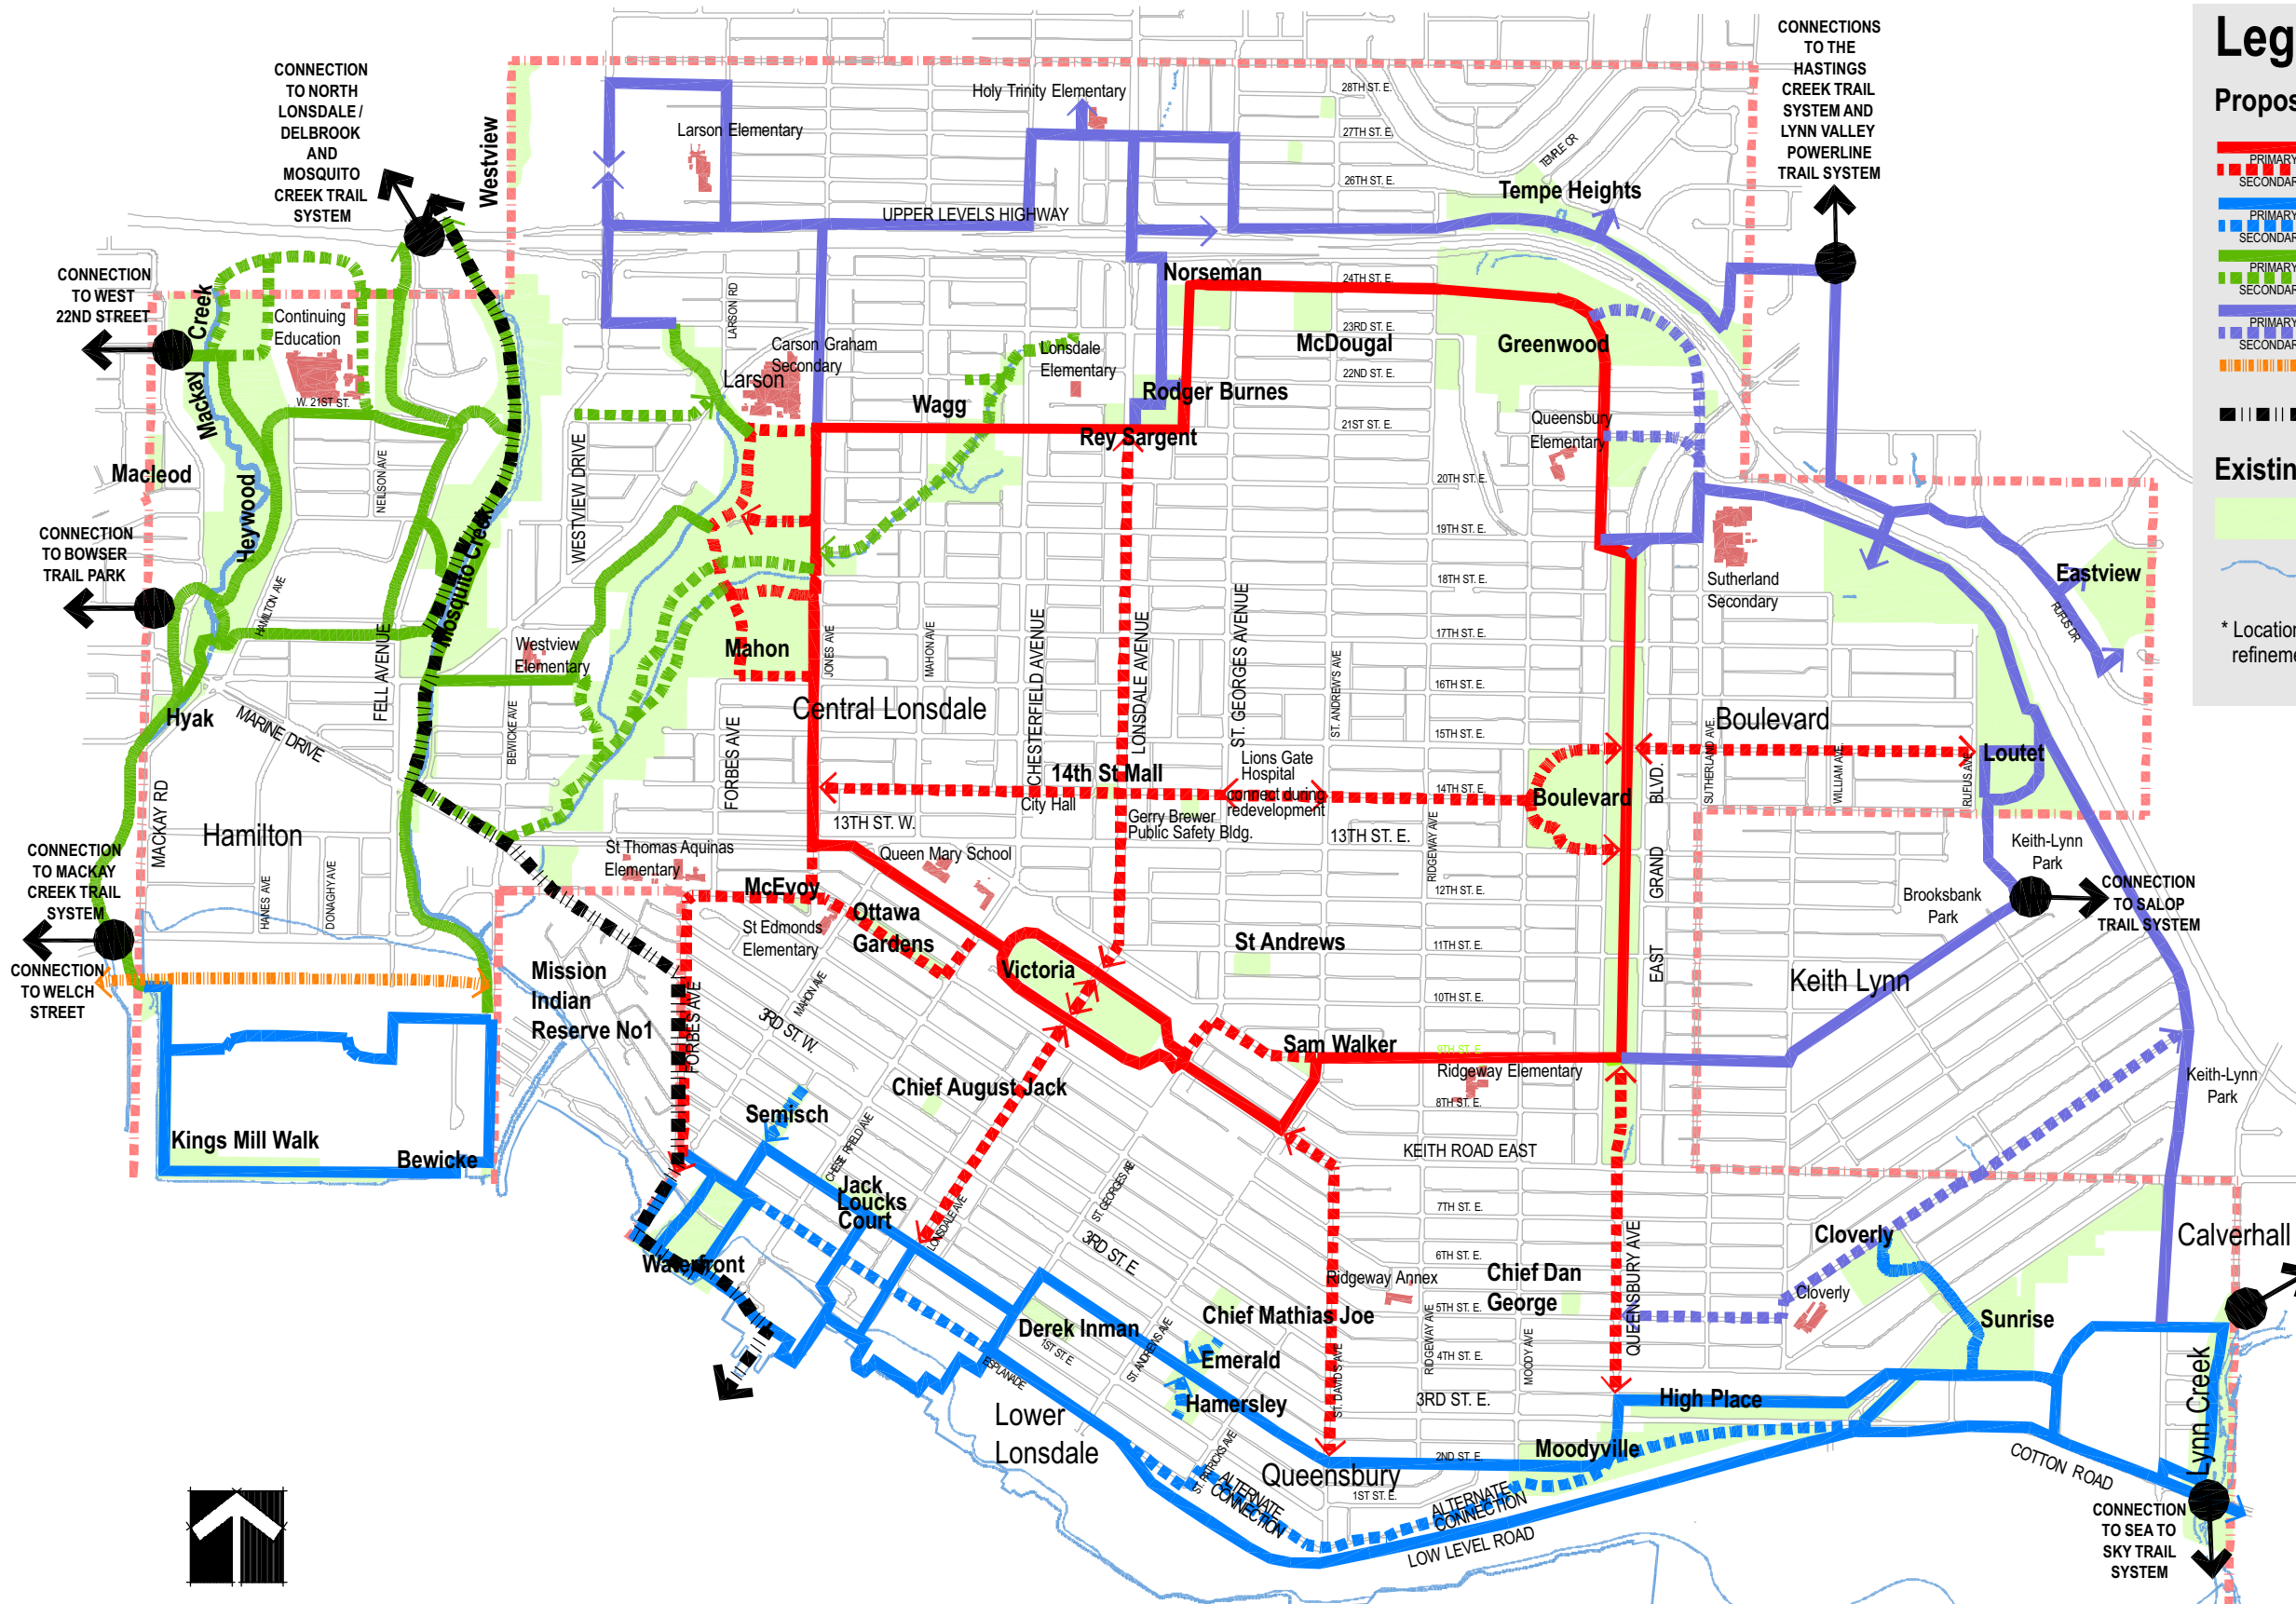

### Legend

**Proposed Greenway Systems\***

- Green Necklace Greenway
- Waterfront Greenway
- Ravine Greenway
- Upper Levels Greenway
- Potential Rail Trail Connection
- Trans Canada Trail

**Existing**

- Park
- Watercourse

\* Locations shown are schematic and are subject to refinement during more detailed planning.

# City of North Vancouver Greenways Plan

February 2005