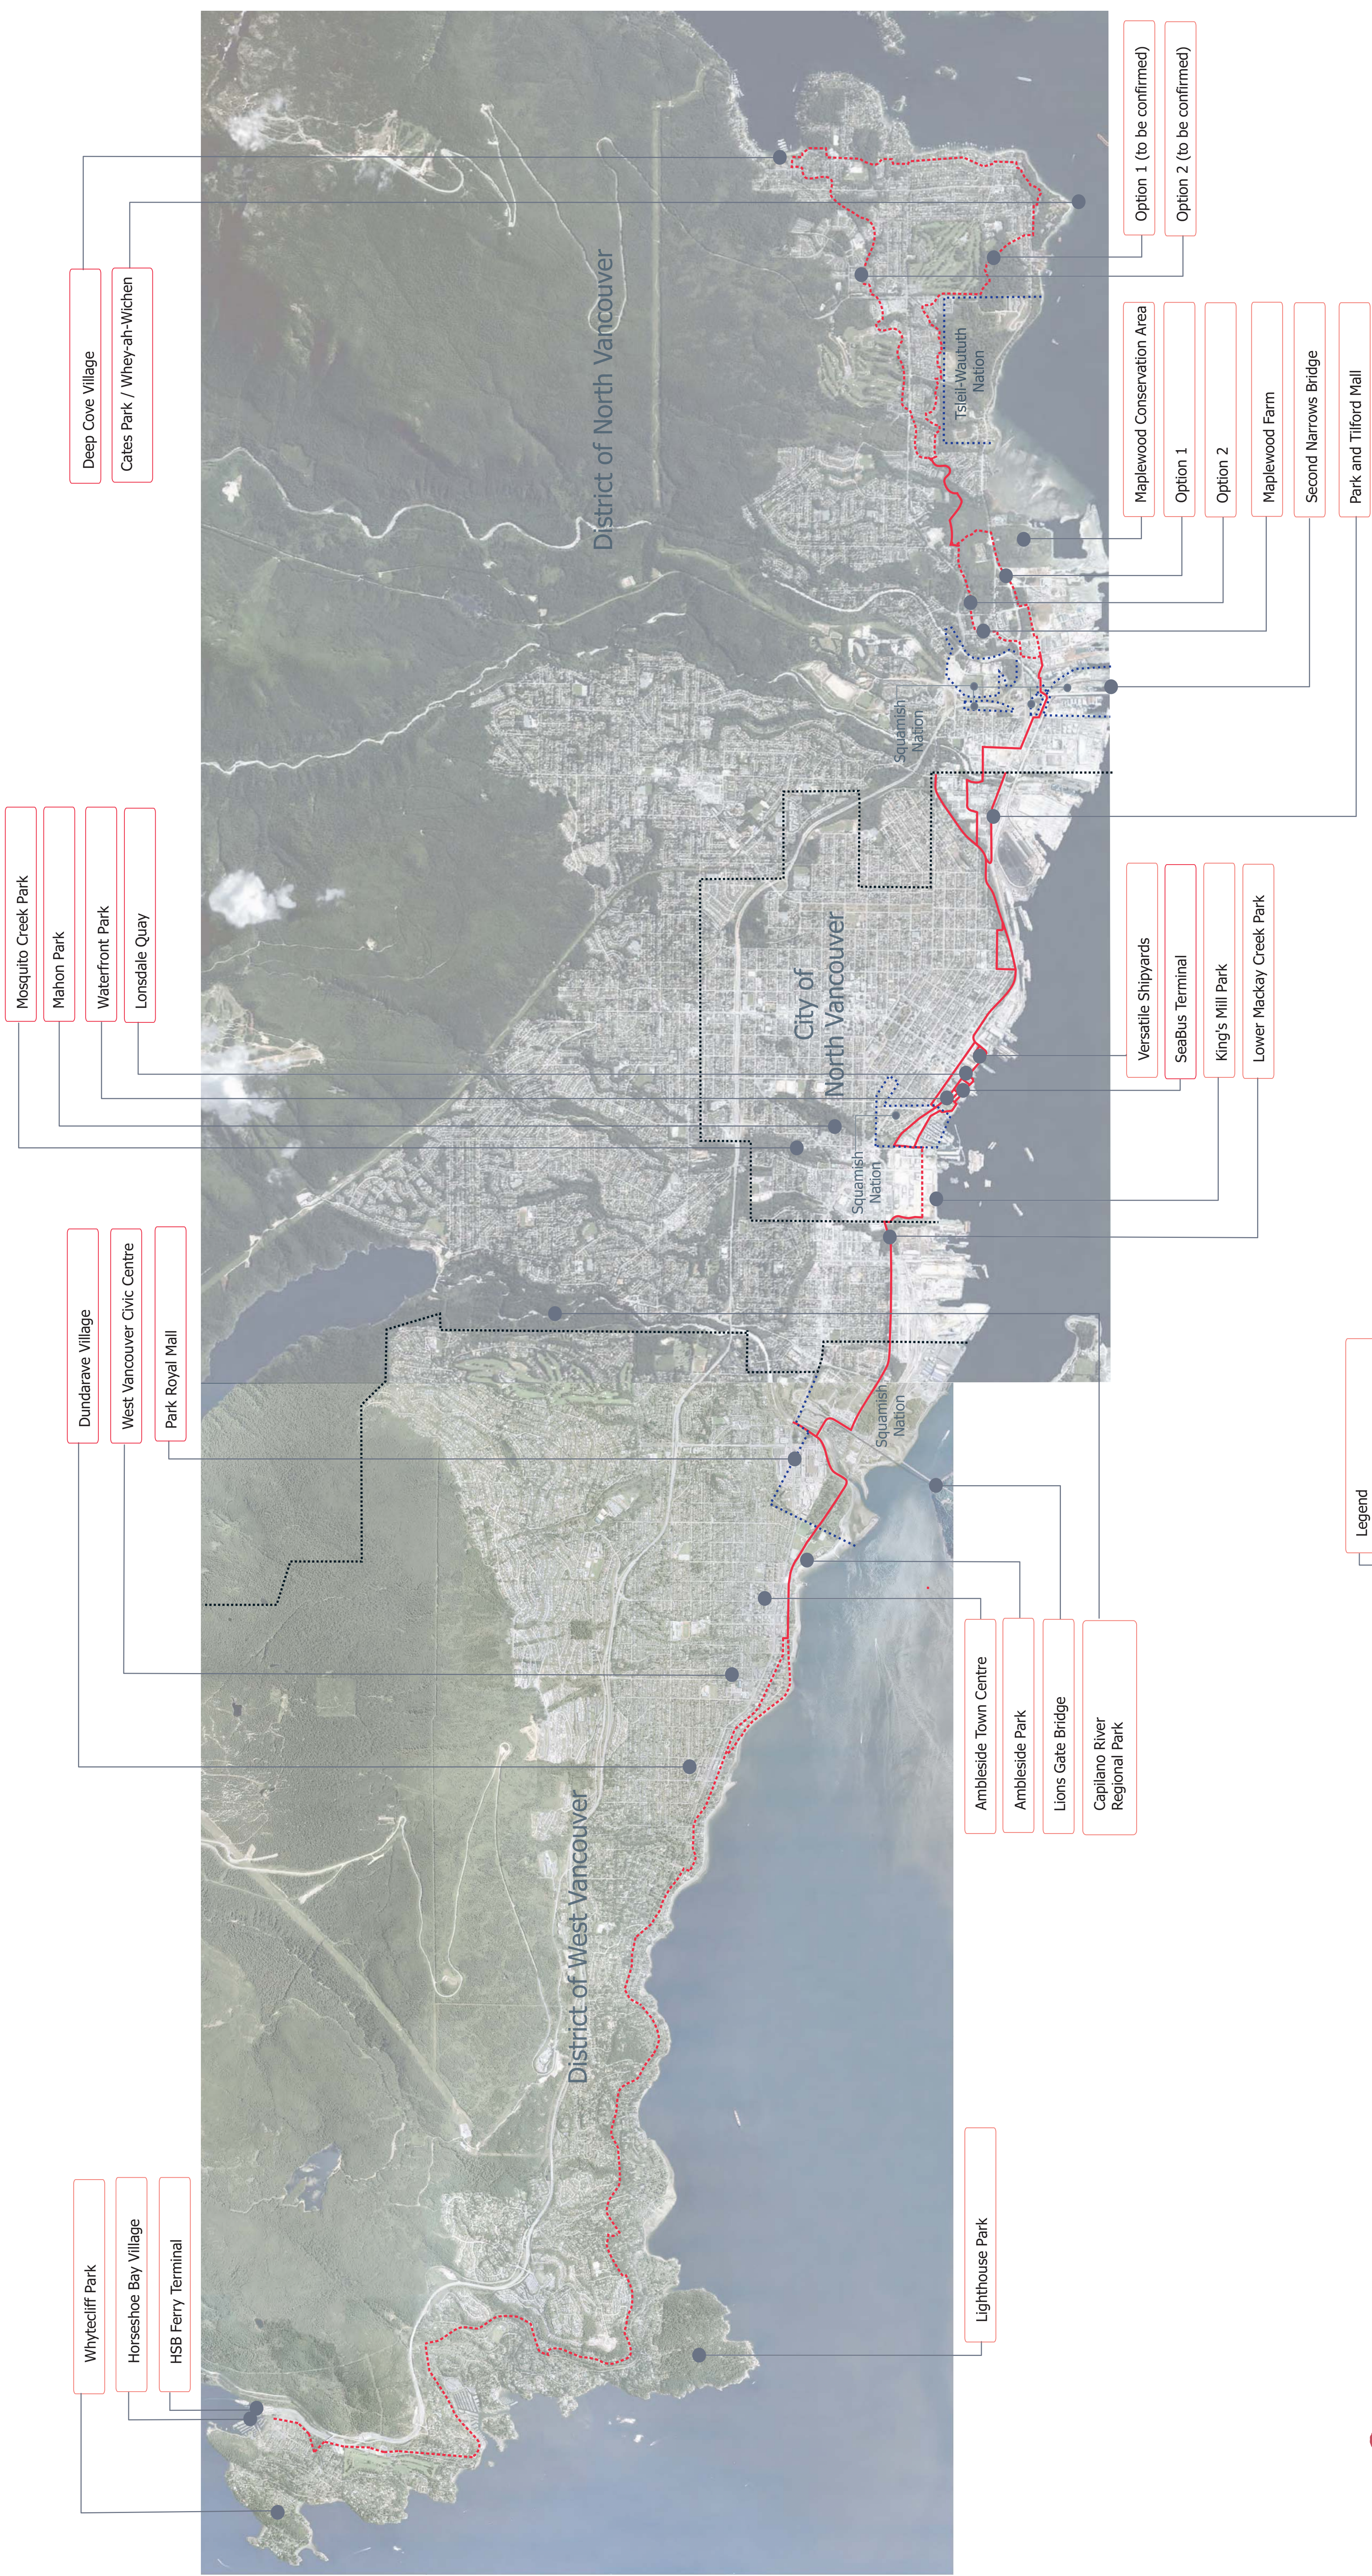

SPIRIT TRAIL

CONNECTING NORTH SHORE COMMUNITIES

Legend

- Spirit Trail route
- Spirit Trail route unconfirmed, schematic and subject to refinement during more detailed planning
- First Nation boundary
- Municipal boundary