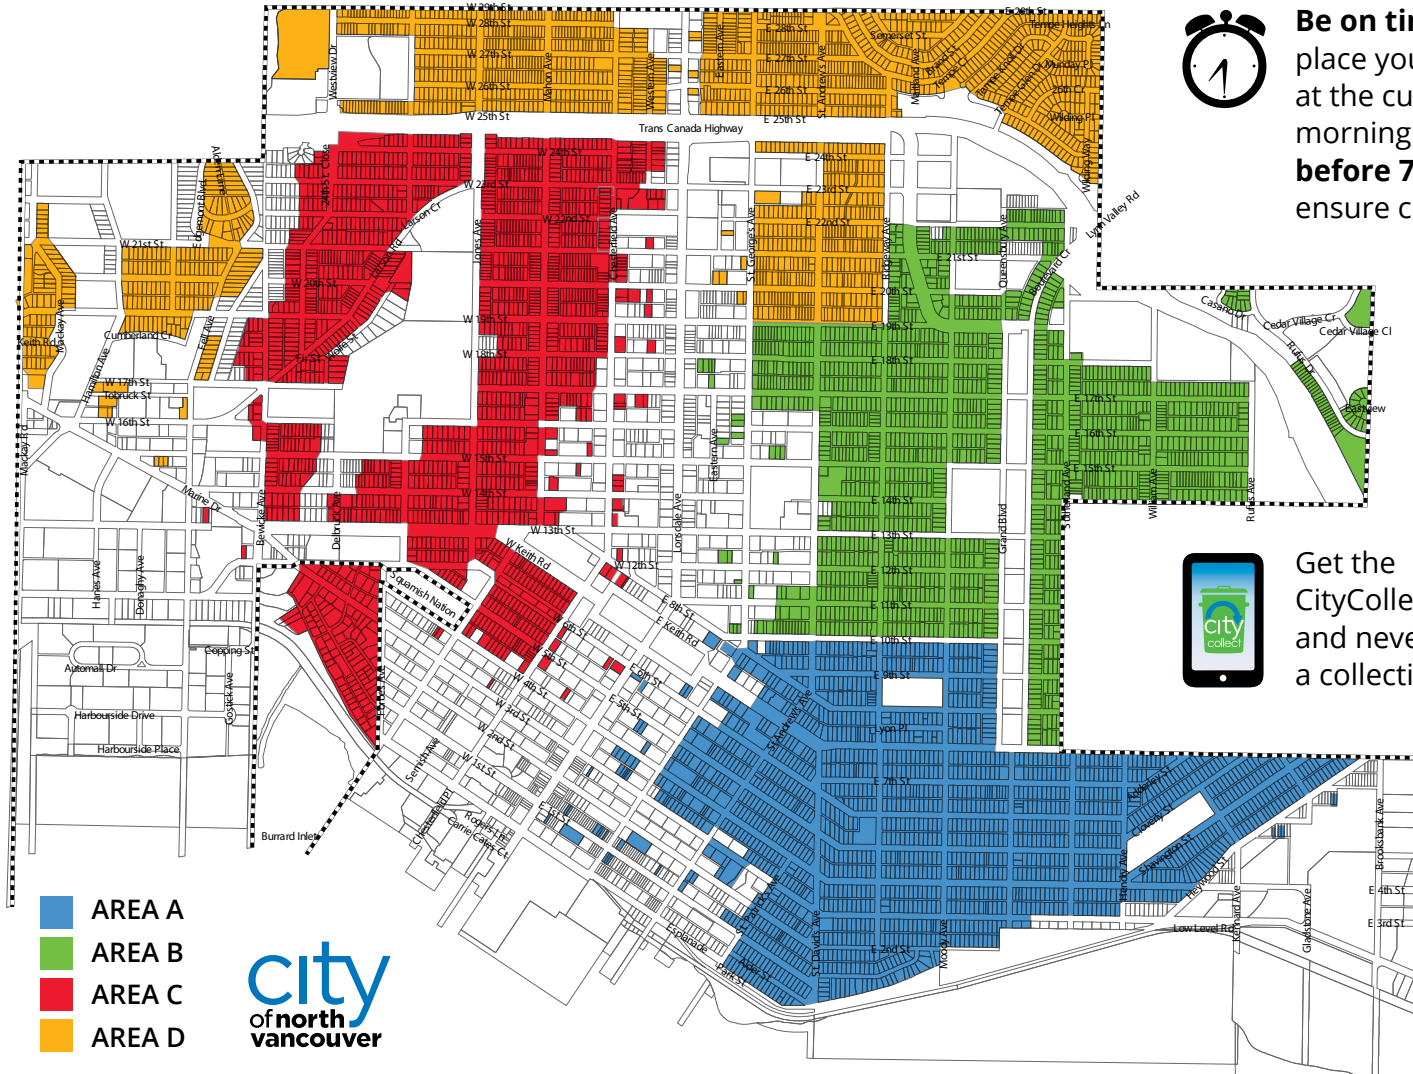

Collection map

Be on time: Always place your materials at the curb on the morning of collection, **before 7:30am**, to ensure collection.

Get the CityCollect app and never miss a collection day.

- AREA A
- AREA B
- AREA C
- AREA D