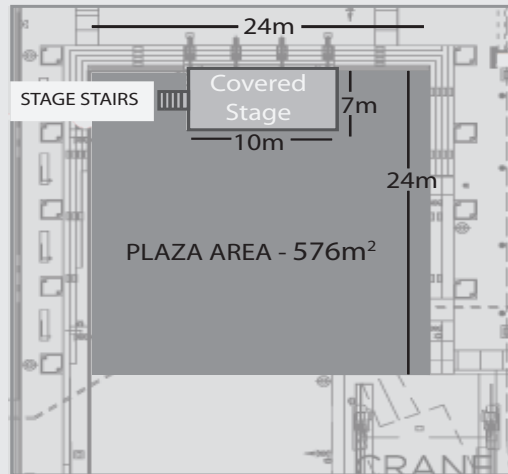

## Stage and Square Dimensions:

### LEGEND

- △ Grey water and grease disposal
- Wash down hose bib (1 1/2")
- Trash receptacle
- Electrical outlet
  - 1. 50 amp
  - 2. 15 amp
  - 3. 50/30 amp
  - 4. 30 amp

STAGE AREA: 70m<sup>2</sup>  
 STAGE HEIGHT: 0.5 metres  
 SQUARE CAPACITY: 1100 Adults