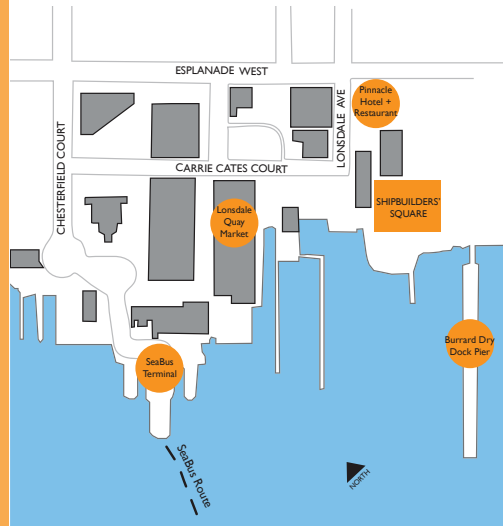

## Shipbuilders' Square:

Conveniently located near the Foot of Lonsdale in North Vancouver, the square is a multi-functional venue suitable for a variety of cultural events. It is within walking distance to the SeaBus, North Shore Transit Hub, and the popular Lonsdale Quay Market. Adjacent to the site is the Pinnacle Hotel and convention centre which offers a range of services and venue types.

## Stage and Square Dimensions:

### LEGEND

- △ Grey water and grease disposal
- Wash down hose bib (1 1/2")
- Trash receptacle
- Electrical outlet
  - 1. 50 amp
  - 2. 15 amp
  - 3. 50/30 amp
  - 4. 30 amp

STAGE AREA: 70m<sup>2</sup>  
 STAGE HEIGHT: 0.5 metres  
 SQUARE CAPACITY: 1100 Adults